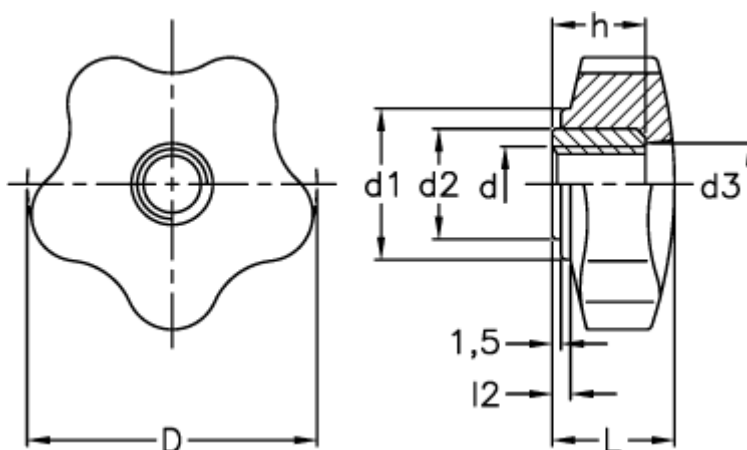

Article number: 2302067201

Description: E+G Lobe knob (shortened)  
VC.253/60 A-M12

## Measures

D	= 60
d1	= 30
d2	= 19
d3	= 16
d 6H	= M12
h	= 16
L	= 24
l2	= 4